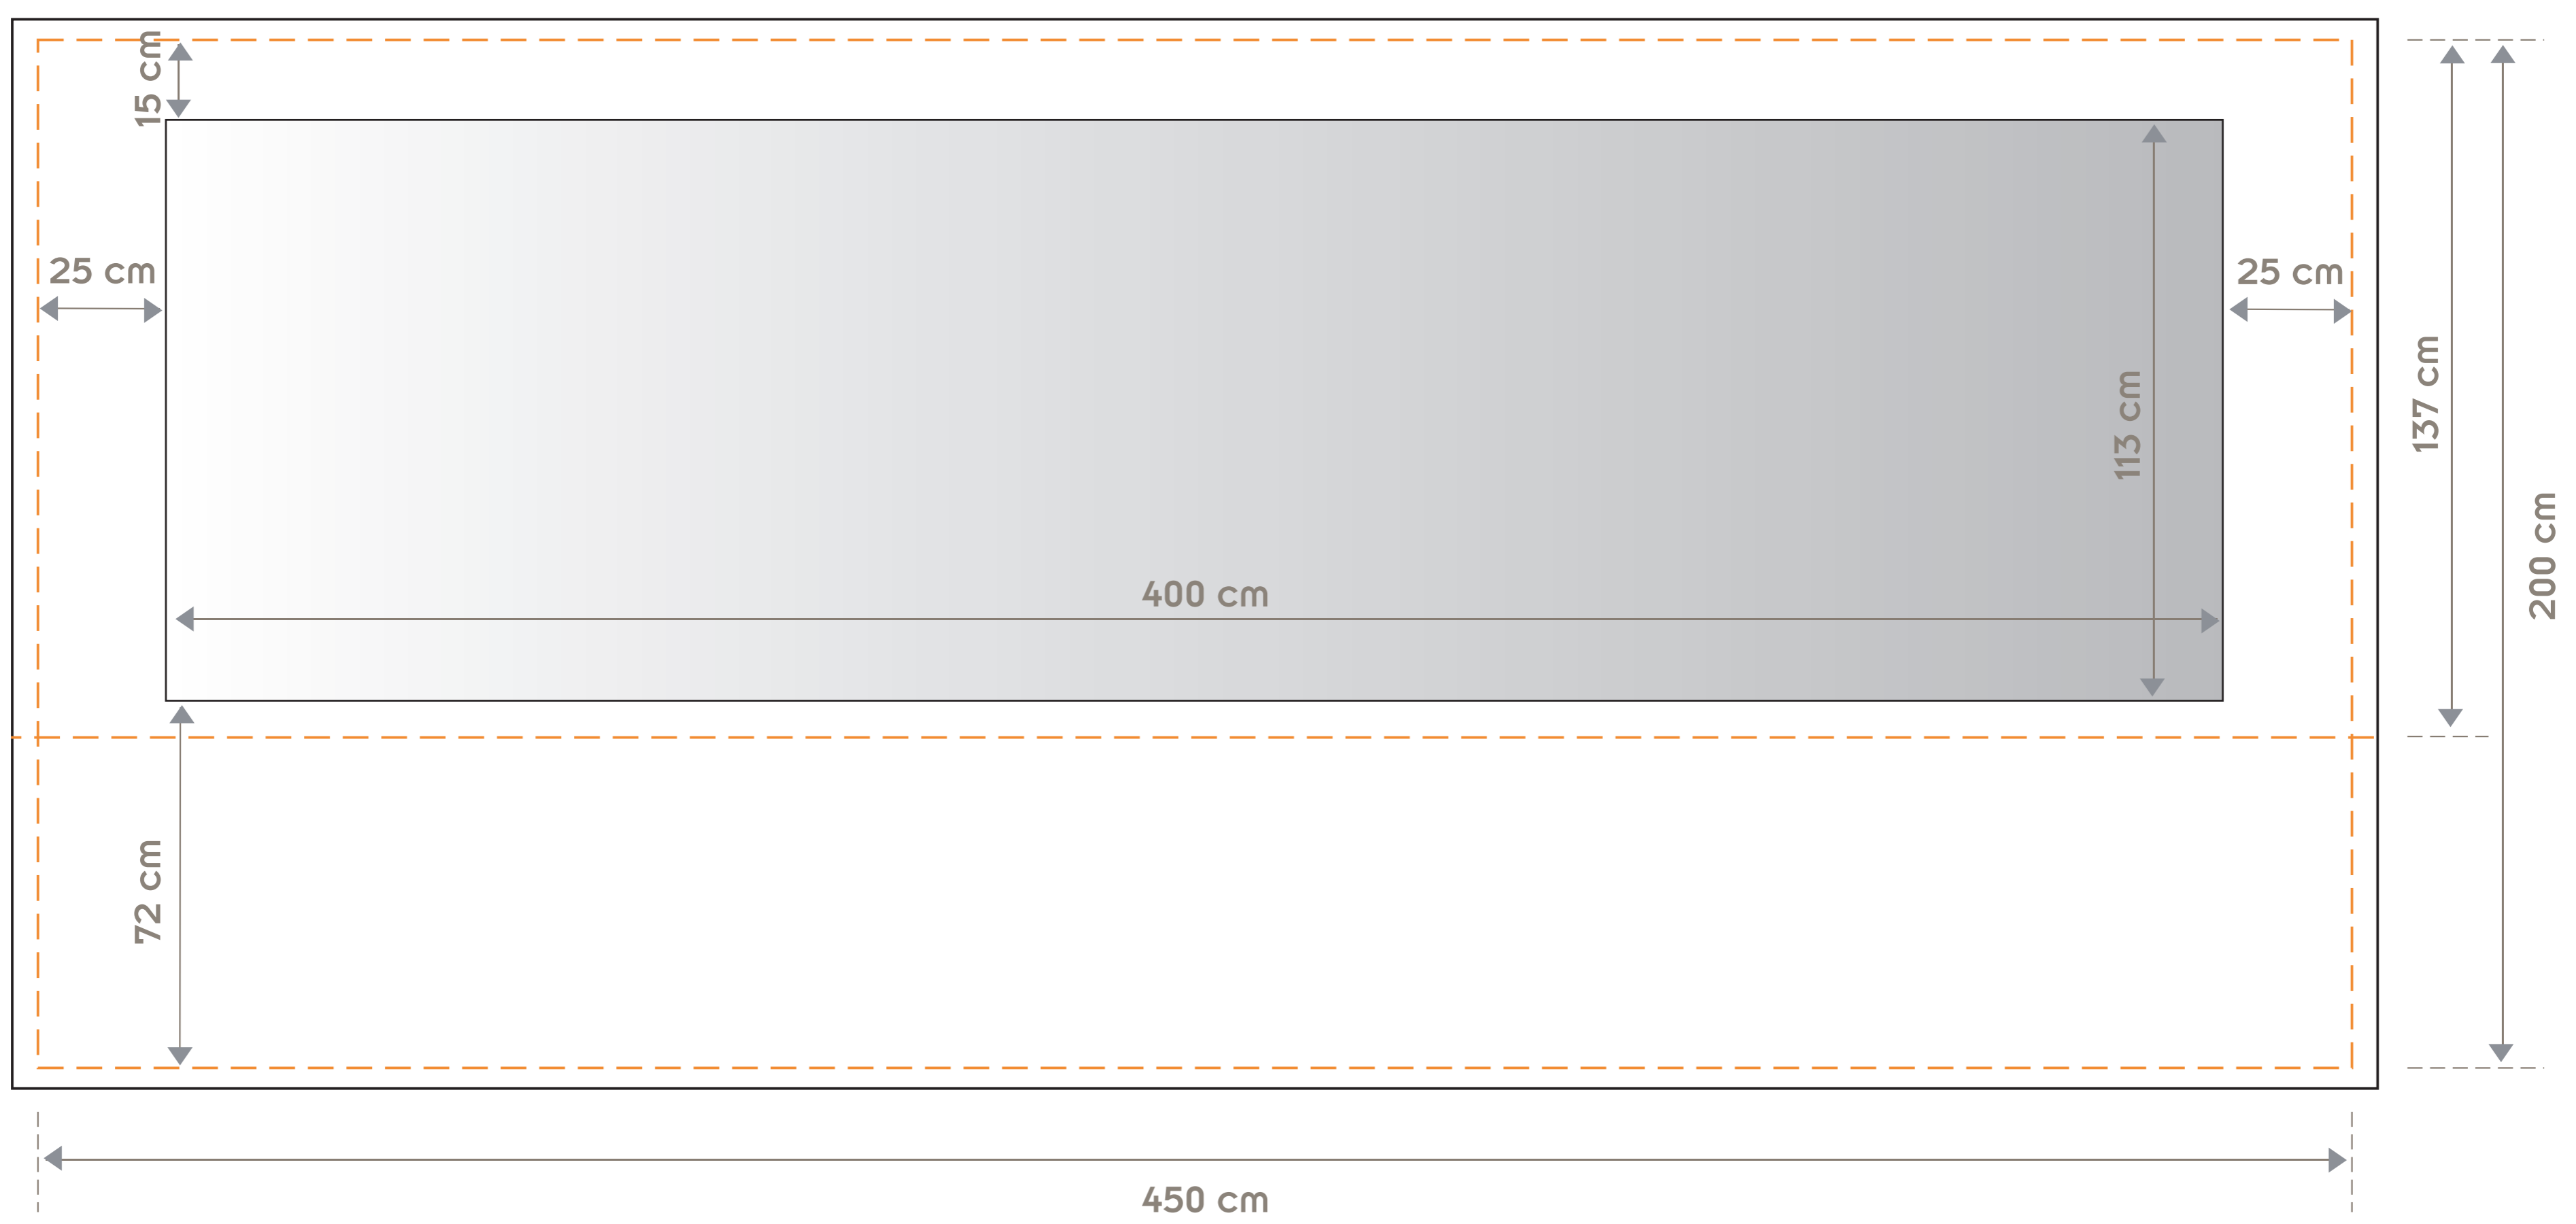

te4

window for side wall 4.5 m

graphic dimensions

template 1:10