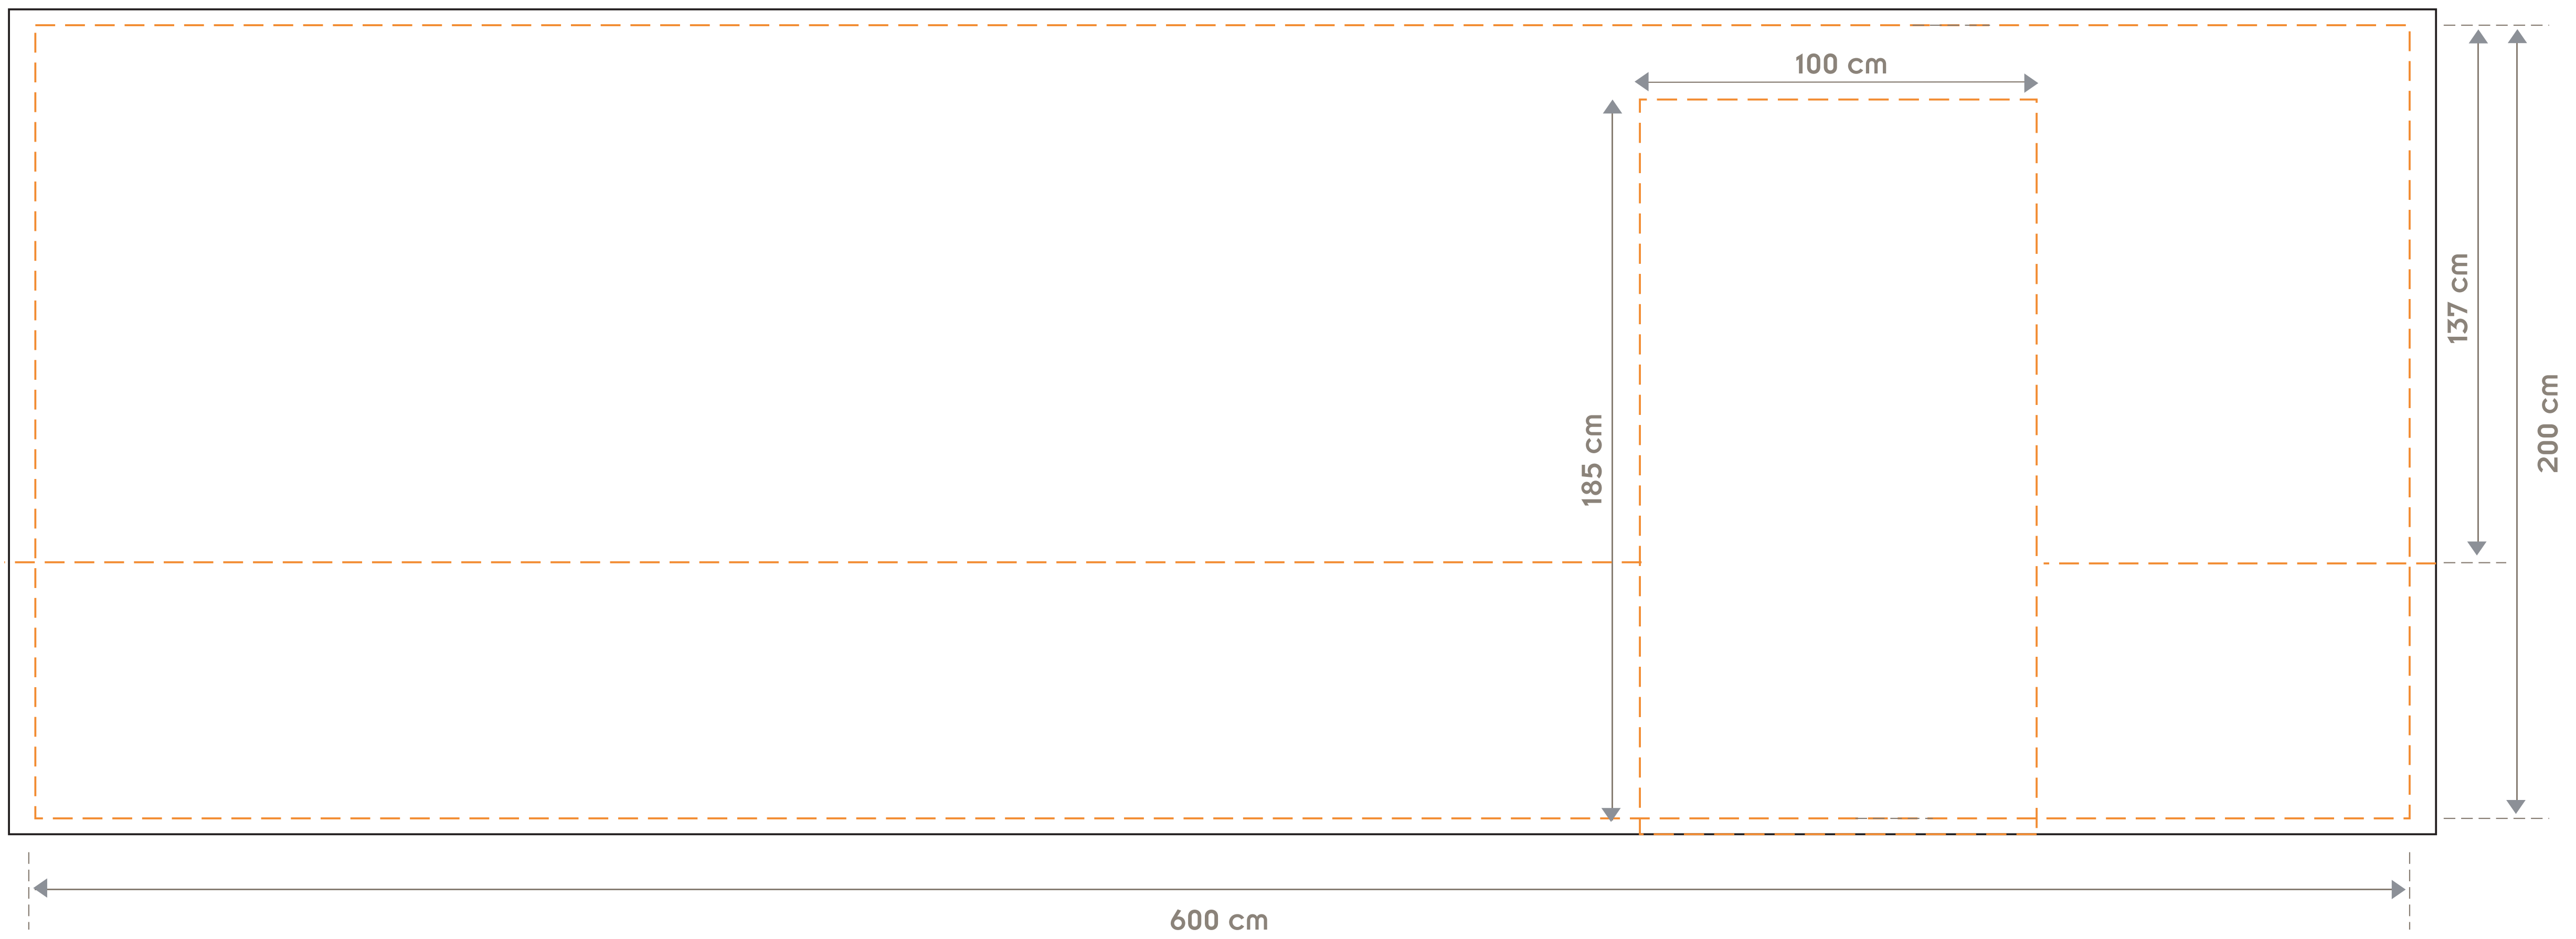

te4

door for side wall 6 m

graphic dimensions

template 1:10

print area
stitching